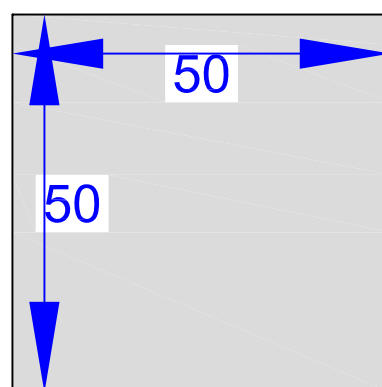

TEMPLATE CUT OUTS

BOX BAY FLAT L frame
 measures 33mm wide x 57mm deep
 FRAME ref: 4033

BOX BAY Corner post
 measures 50 mm x 50 mm.

Please note before printing this template page, the **Page Scaling** box needs to be set to **'None'**. This will ensure the templates print to scale. This box will appear as an option when you print the page.