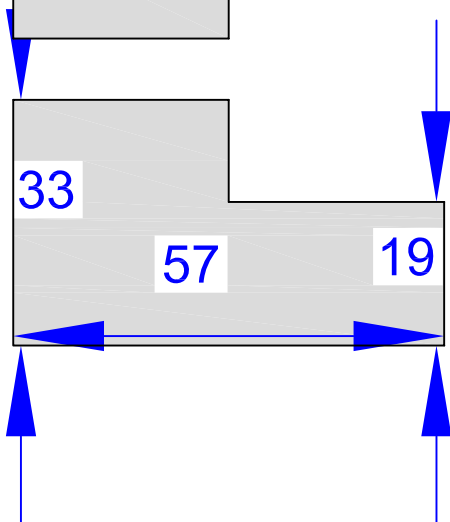

TEMPLATE CUT OUTS

BOX BAY FLAT L frame
 measures 33mm wide x 57mm deep
 FRAME ref: 4033

BOX BAY Corner post
 measures 50 mm x 50 mm.

Please note before printing this template page, the **Page Scaling** box needs to be set to **'None'**. This will ensure the templates print to scale. This box will appear as an option when you print the page.