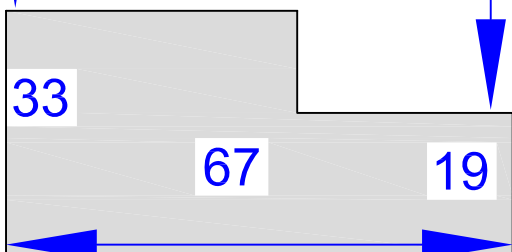

# TEMPLATE CUT OUTS

**BOX BAY FLAT L frame**  
 measures 33mm wide x 67mm deep  
 FRAME ref: 4034

**BOX BAY Corner post**  
 measures 50 mm x 50 mm.

Please note before printing this template page, the **Page Scaling** box needs to be set to **'None'**. This will ensure the templates print to scale. This box will appear as an option when you print the page.