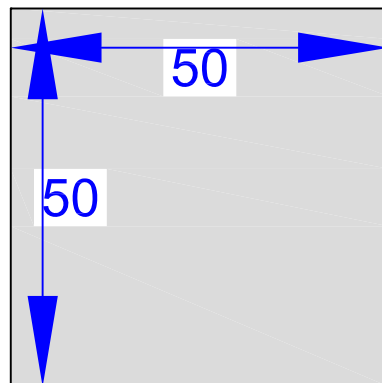

# TEMPLATE CUT OUTS

**BOX BAY FLAT L frame**  
 measures 33mm wide x 67mm deep  
 FRAME ref: 4034

**BOX BAY Corner post**  
 measures 50 mm x 50 mm.

Please note before printing this template page, the **Page Scaling** box needs to be set to **'None'**. This will ensure the templates print to scale. This box will appear as an option when you print the page.