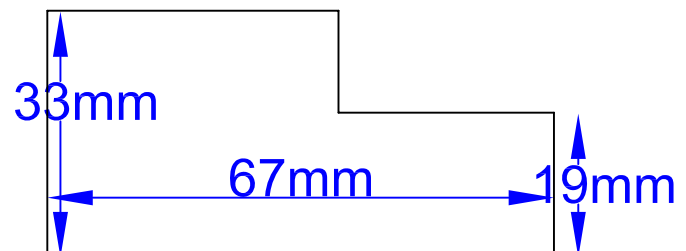

TEMPLATE CUT OUTS

3 SECTION ANGLED BAY FLAT L frame
measures 33mm wide x 57mm deep
FRAME ref: 4033

3 SECTION ANGLED BAY FLAT L frame
measures 33mm wide x 67mm deep
FRAME ref: 4034

Please note before printing this template page, the **Page Scaling** box needs to be set to **'None'**. This will ensure the templates print to scale. This box will appear as an option when you print the page.