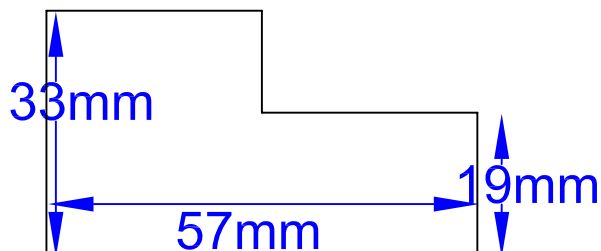

TEMPLATE CUT OUTS

3 SECTION ANGLED BAY FLAT L frame
measures 33mm wide x 57mm deep
FRAME ref: 4033

3 SECTION ANGLED BAY FLAT L frame
measures 33mm wide x 67mm deep
FRAME ref: 4034

Please note before printing this template page, the **Page Scaling** box needs to be set to **'None'**. This will ensure the templates print to scale. This box will appear as an option when you print the page.