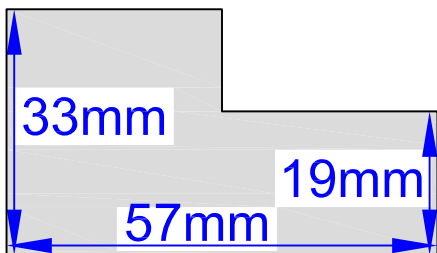

# TEMPLATE CUT OUTS

**CURVED BAY** FLAT L frame  
measures 33mm wide x 57mm deep

FRAME ref: 4033

Please note before printing this template page, the **Page Scaling** box needs to be set to **'None'**. This will ensure the templates print to scale. This box will appear as an option when you print the page.