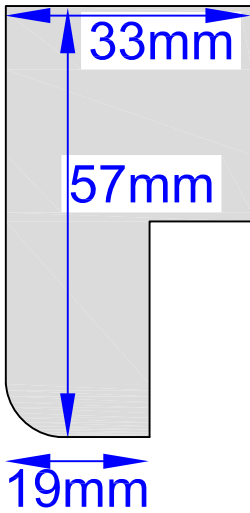

TEMPLATE CUT OUTS

OUTSIDE MOUNT CURVED L frame
measures 33mm wide x 57mm deep

FRAME ref: 4031

OUTSIDE MOUNT CURVED L frame
measures 33mm wide x 67mm deep

FRAME ref: 4032

Please note before printing this template page, the **Page Scaling** box needs to be set to **'None'**. This will ensure the templates print to scale. This box will appear as an option when you print the page.