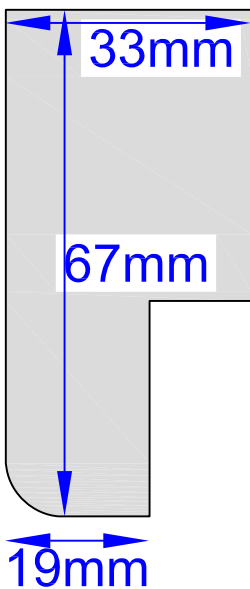

TEMPLATE CUT OUTS

OUTSIDE MOUNT CURVED L frame
measures 33mm wide x 57mm deep

FRAME ref: 4031

OUTSIDE MOUNT CURVED L frame
measures 33mm wide x 67mm deep

FRAME ref: 4032

Please note before printing this template page, the **Page Scaling** box needs to be set to **'None'**. This will ensure the templates print to scale. This box will appear as an option when you print the page.