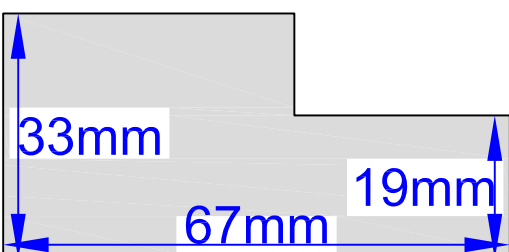

# TEMPLATE CUT OUTS

**CURVED BAY FLAT L frame**  
measures 33mm wide x 67mm deep

FRAME ref: 4034

Please note before printing this template page, the **Page Scaling** box needs to be set to **'None'**. This will ensure the templates print to scale. This box will appear as an option when you print the page.