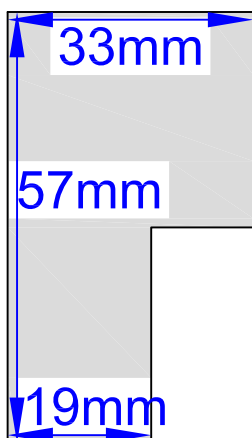

# TEMPLATE CUT OUTS

**INSIDE MOUNT FLAT L frame**  
measures 33mm wide x 57mm deep

FRAME ref: 4033

**INSIDE MOUNT FLAT L frame**  
measures 33mm wide x 67mm deep

FRAME ref: 4034

**INSIDE MOUNT Z frame**

FRAME ref: 4035

Please note before printing this template page, the **Page Scaling** box needs to be set to **'None'**. This will ensure the templates print to scale. This box will appear as an option when you print the page.