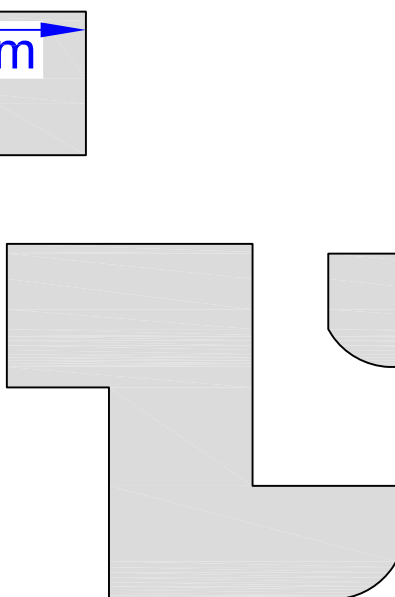

# TEMPLATE CUT OUTS

**INSIDE MOUNT FLAT L frame**  
measures 33mm wide x 57mm deep

FRAME ref: 4033

**INSIDE MOUNT FLAT L frame**  
measures 33mm wide x 67mm deep

FRAME ref: 4034

**INSIDE MOUNT Z frame**

FRAME ref: 4035

Please note before printing this template page, the **Page Scaling** box needs to be set to **'None'**. This will ensure the templates print to scale. This box will appear as an option when you print the page.