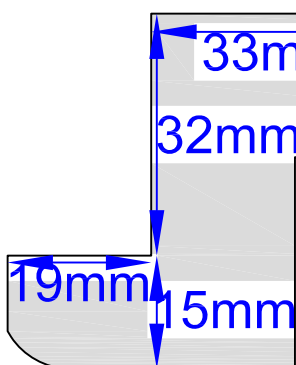

# TEMPLATE CUT OUTS

**INSIDE MOUNT FLAT L frame**  
measures 33mm wide x 57mm deep

FRAME ref: 4033

**INSIDE MOUNT FLAT L frame**  
measures 33mm wide x 67mm deep

FRAME ref: 4034

**INSIDE MOUNT Z frame**

FRAME ref: 4035

Please note before printing this template page, the **Page Scaling** box needs to be set to **'None'**. This will ensure the templates print to scale. This box will appear as an option when you print the page.