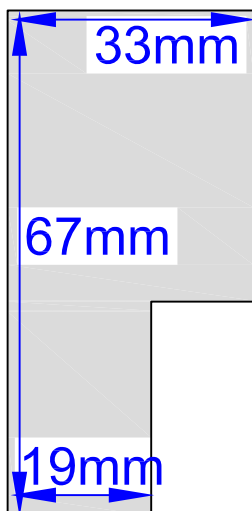

# TEMPLATE CUT OUTS

**INSIDE MOUNT FLAT L frame**  
measures 33mm wide x 57mm deep

FRAME ref: 4033

**INSIDE MOUNT FLAT L frame**  
measures 33mm wide x 67mm deep

FRAME ref: 4034

**INSIDE MOUNT Z frame**

FRAME ref: 4035

Please note before printing this template page, the **Page Scaling** box needs to be set to **'None'**. This will ensure the templates print to scale. This box will appear as an option when you print the page.